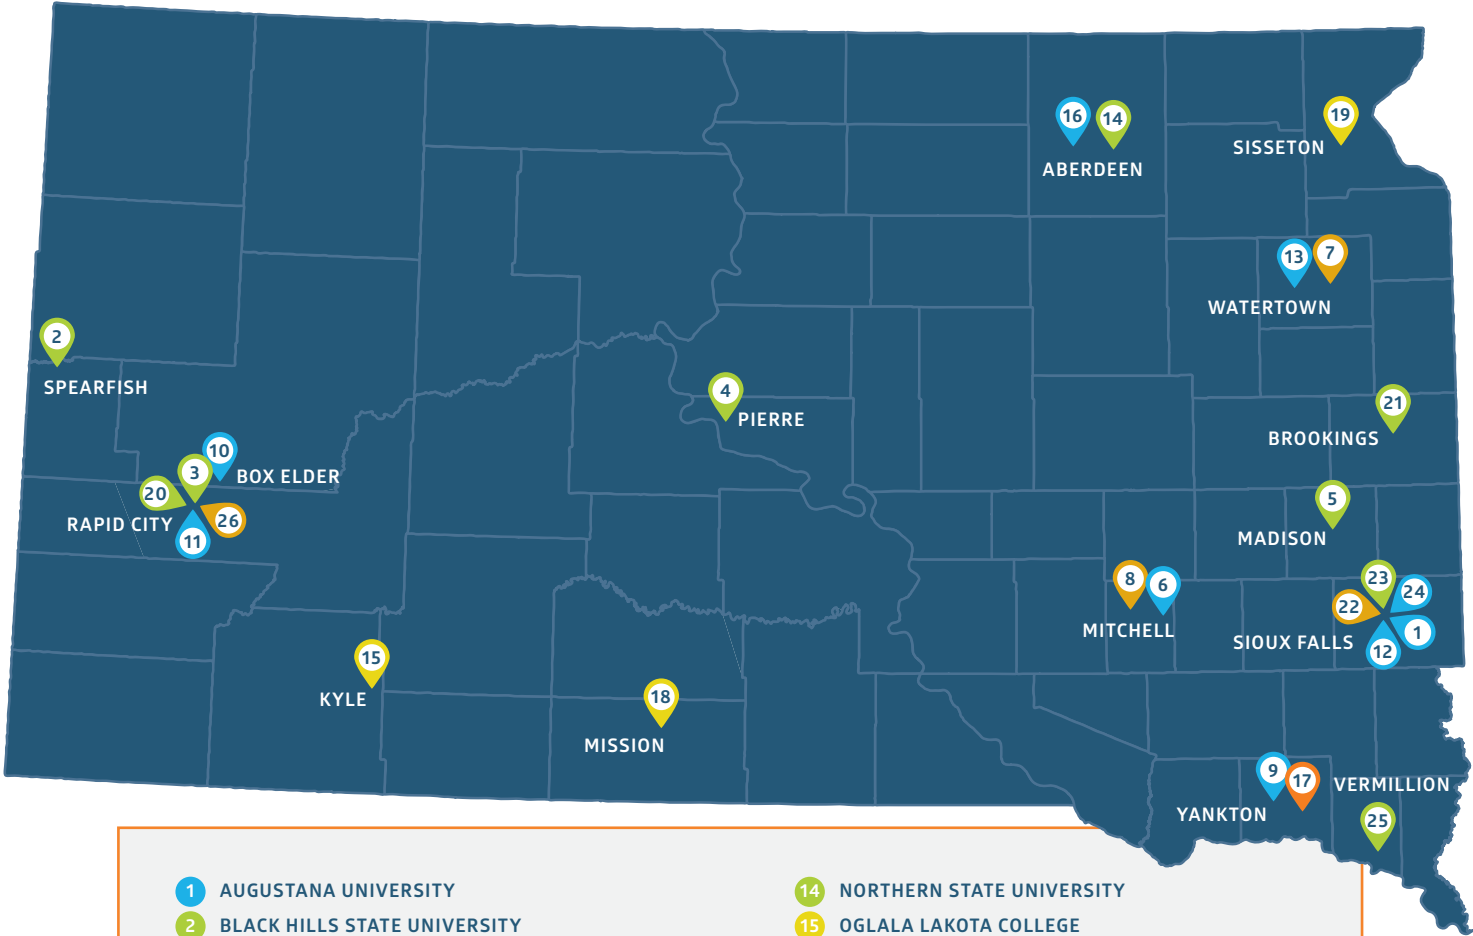

# South Dakota's HIGHER EDUCATION

● PRIVATE   
 ● PUBLIC   
 ● SPECIALTY   
 ● TECHNICAL   
 ● TRIBAL

- |   |   |
|---|---|
| <span style="color: blue;">1</span> AUGUSTANA UNIVERSITY                          | <span style="color: green;">14</span> NORTHERN STATE UNIVERSITY                 |
| <span style="color: green;">2</span> BLACK HILLS STATE UNIVERSITY                 | <span style="color: yellow;">15</span> OGLALA LAKOTA COLLEGE                    |
| <span style="color: green;">3</span> BLACK HILLS STATE UNIVERSITY - RAPID CITY    | <span style="color: blue;">16</span> PRESENTATION COLLEGE                       |
| <span style="color: green;">4</span> CAPITAL UNIVERSITY CENTER                    | <span style="color: orange;">17</span> R-TEX                                    |
| <span style="color: green;">5</span> DAKOTA STATE UNIVERSITY                      | <span style="color: yellow;">18</span> SINTE GLESKA UNIVERSITY                  |
| <span style="color: blue;">6</span> DAKOTA WESLEYAN UNIVERSITY                    | <span style="color: yellow;">19</span> SISSETON WAHPETON COLLEGE                |
| <span style="color: orange;">7</span> LAKE AREA TECHNICAL INSTITUTE               | <span style="color: green;">20</span> SOUTH DAKOTA SCHOOL OF MINES & TECHNOLOGY |
| <span style="color: orange;">8</span> MITCHELL TECHNICAL INSTITUTE                | <span style="color: yellow;">21</span> SOUTH DAKOTA STATE UNIVERSITY            |
| <span style="color: blue;">9</span> MOUNT MARTY COLLEGE                           | <span style="color: orange;">22</span> SOUTHEAST TECHNICAL INSTITUTE            |
| <span style="color: blue;">10</span> NATIONAL AMERICAN UNIVERSITY (ELLSWORTH AFB) | <span style="color: green;">23</span> UNIVERSITY CENTER SIOUX FALLS             |
| <span style="color: blue;">11</span> NATIONAL AMERICAN UNIVERSITY (RAPID)         | <span style="color: blue;">24</span> UNIVERSITY OF SIOUX FALLS                  |
| <span style="color: blue;">12</span> NATIONAL AMERICAN UNIVERSITY (SIOUX FALLS)   | <span style="color: green;">25</span> UNIVERSITY OF SOUTH DAKOTA                |
| <span style="color: blue;">13</span> NATIONAL AMERICAN UNIVERSITY (WATERTOWN)     | <span style="color: orange;">26</span> WESTERN DAKOTA TECHNICAL INSTITUTE       |